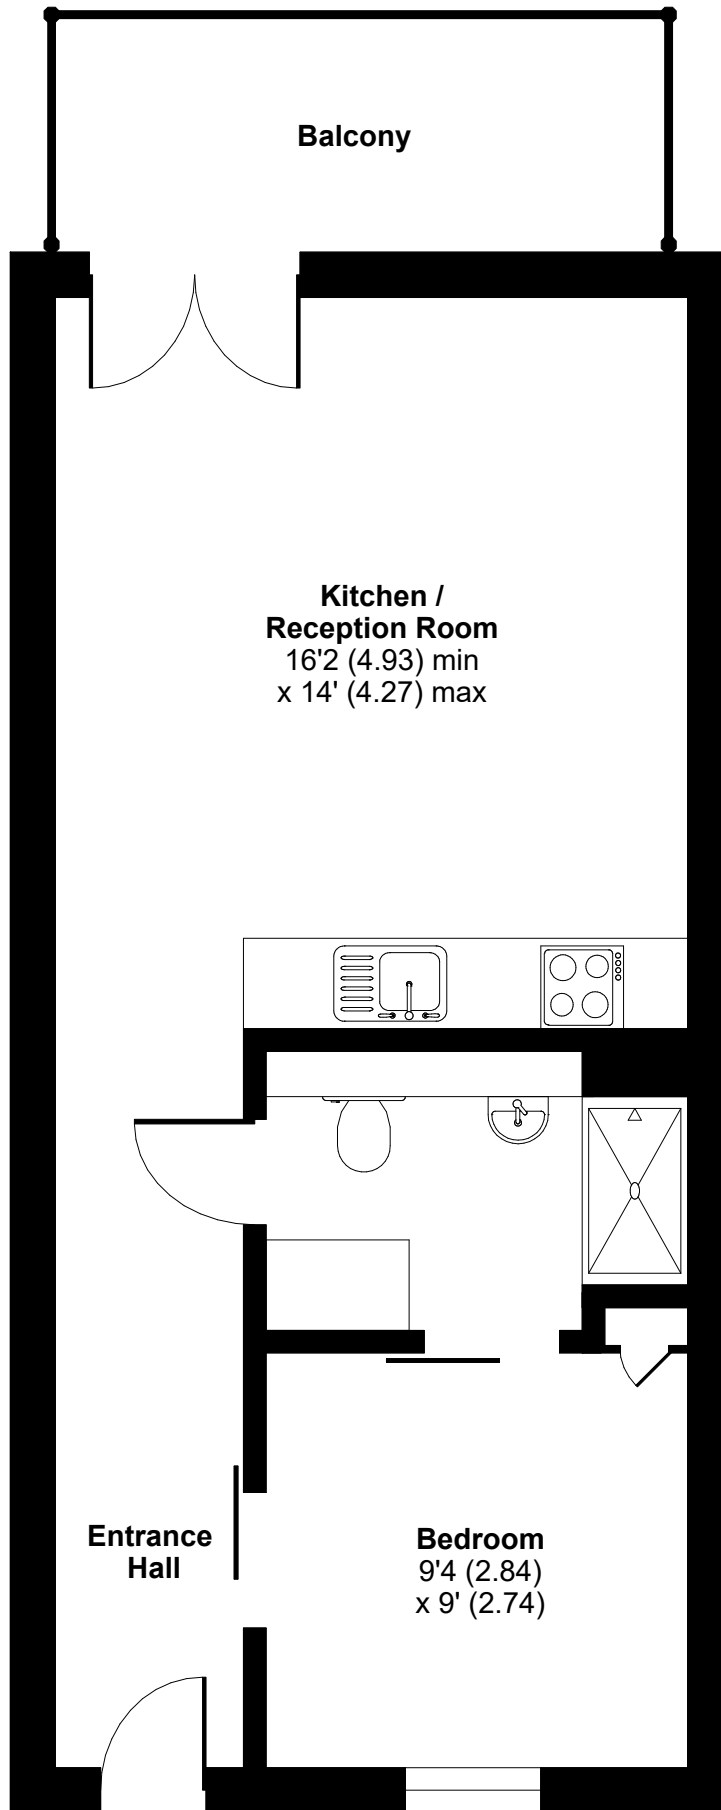

District Lofts, Happy Walk, Leeds, LS9

Approximate Area = 457 sq ft / 42.4 sq m

For identification only - Not to scale

THIRD FLOOR